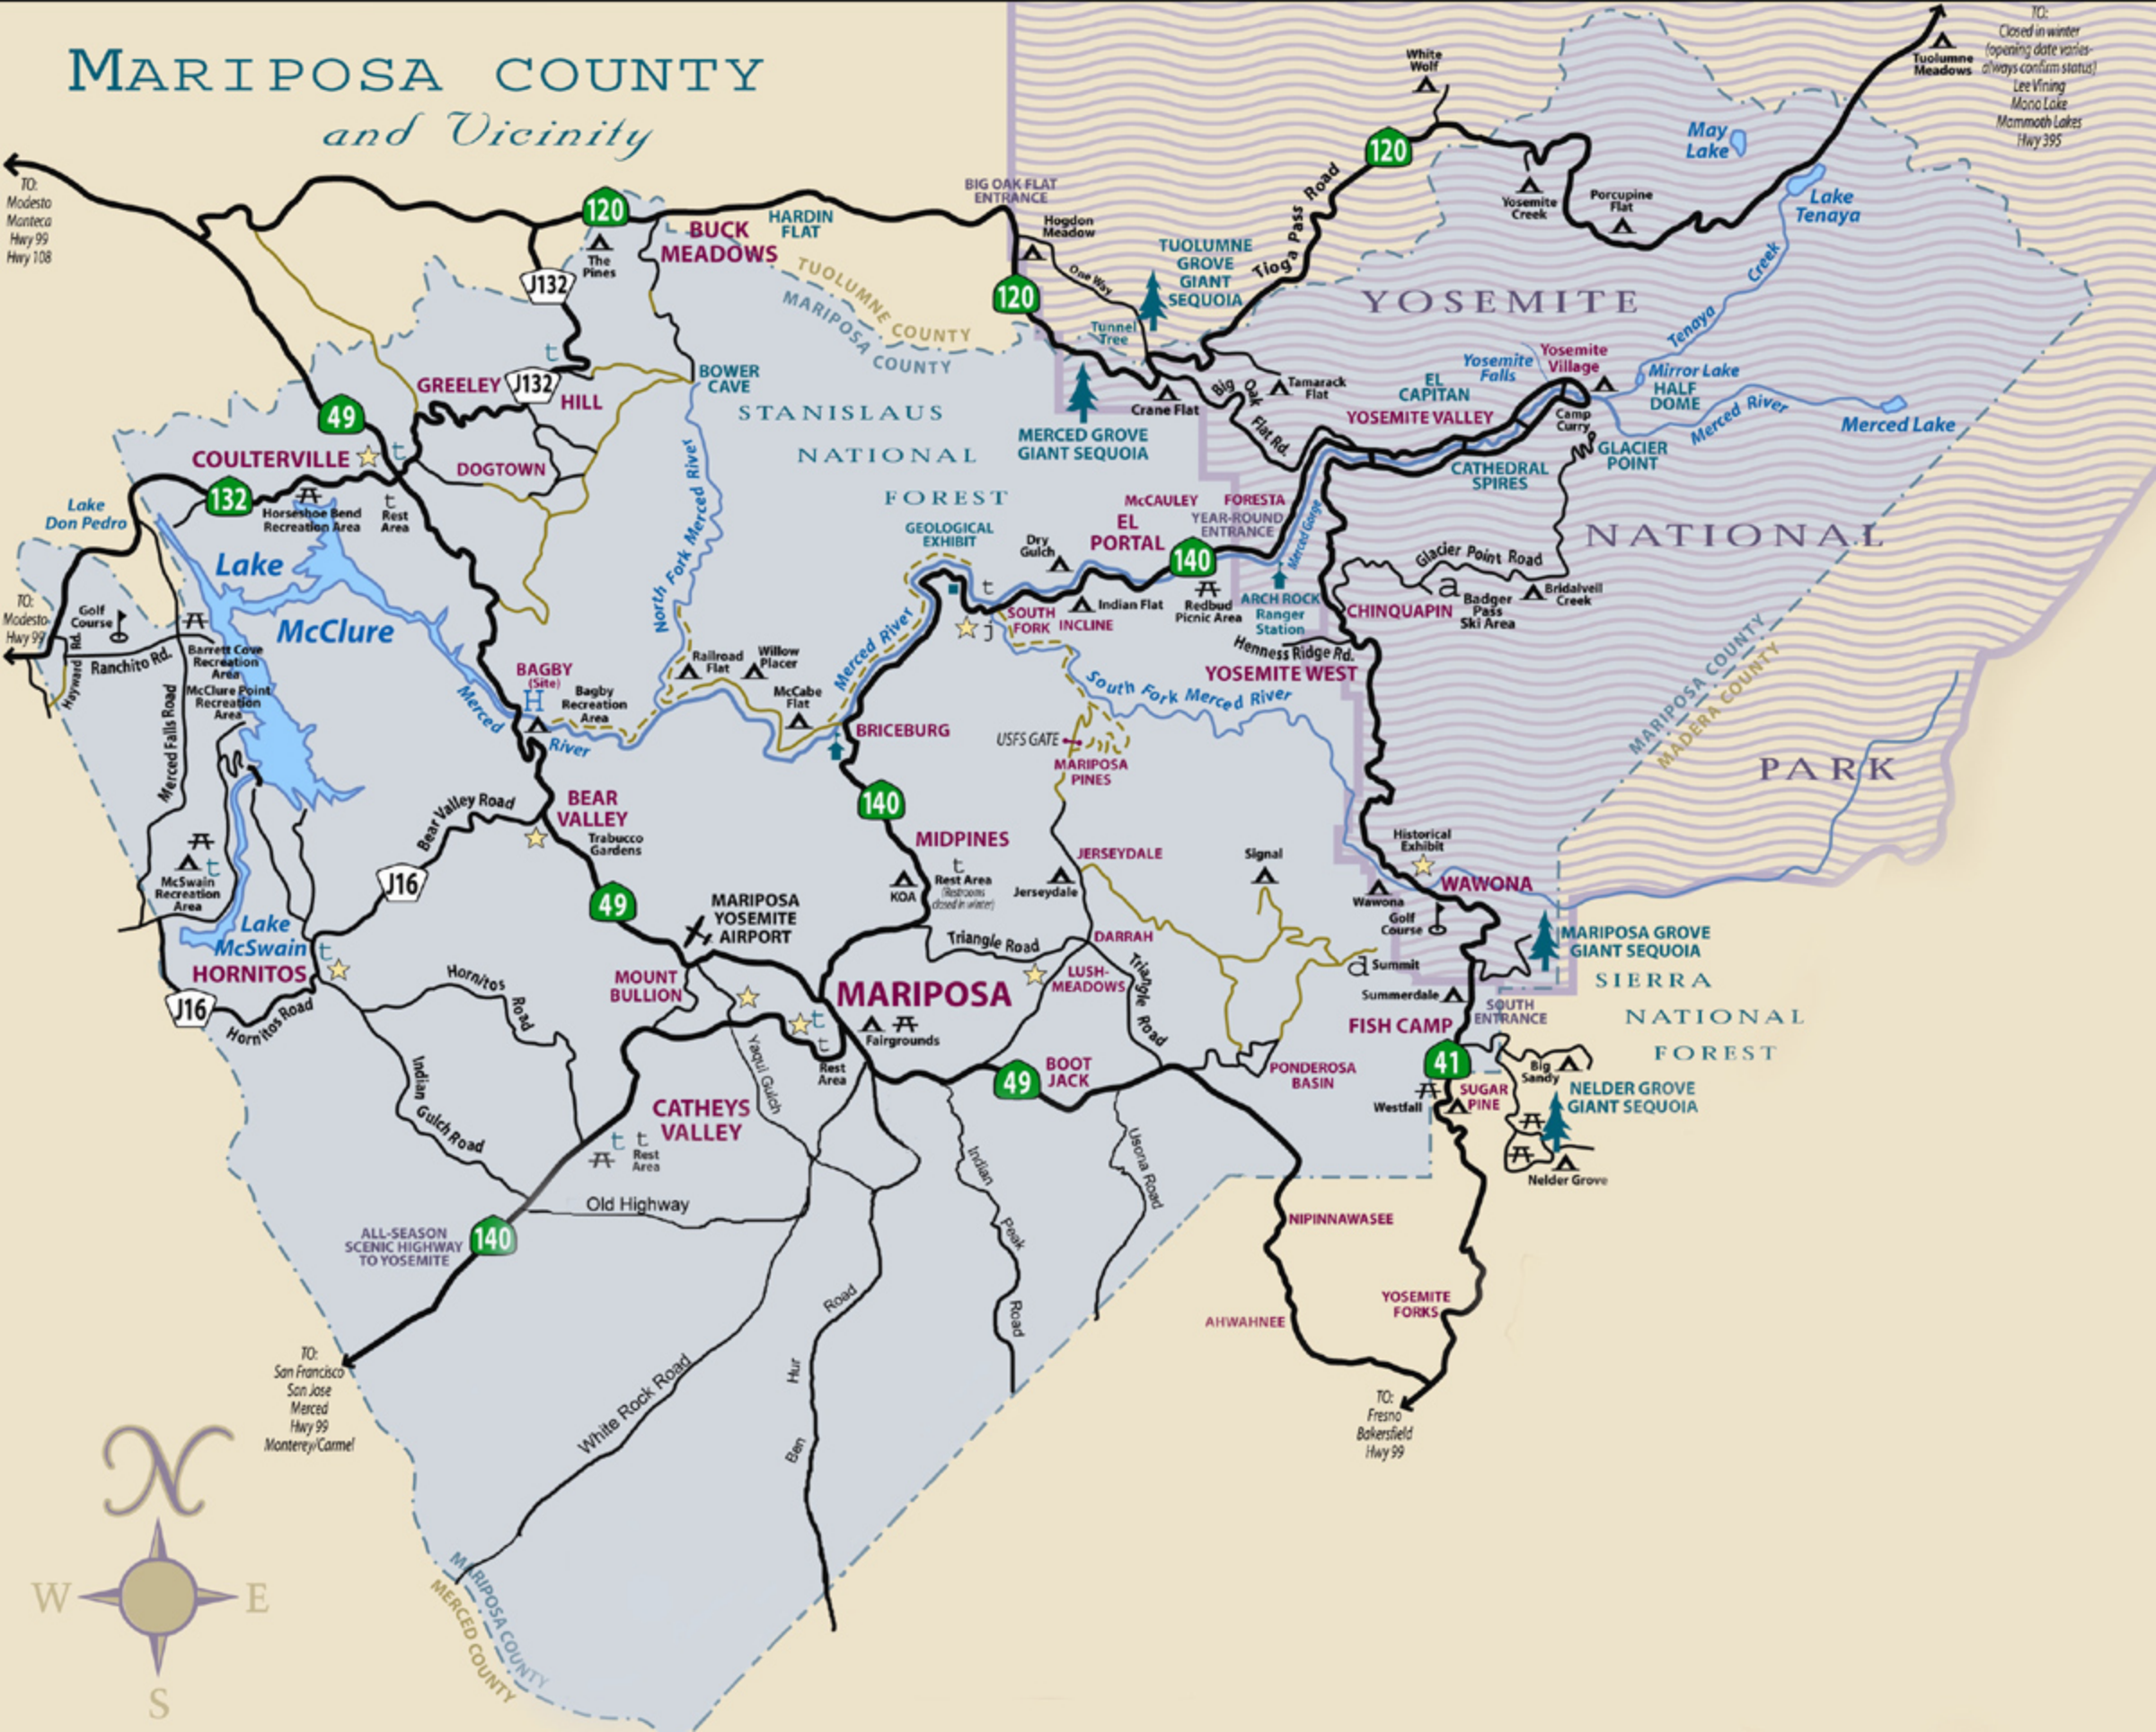

MARIPOSA COUNTY and Vicinity

TO: Modesto
Hwy 99
Hwy 108

TO: Modesto
Hwy 99

TO: San Francisco
San Jose
Merced
Hwy 99
Monterey/Carmel

TO: Fresno
Bakersfield
Hwy 99

TO: Closed in winter
(opening date varies -
always confirm status)
Lee Vining
Mono Lake
Mammoth Lakes
Hwy 395